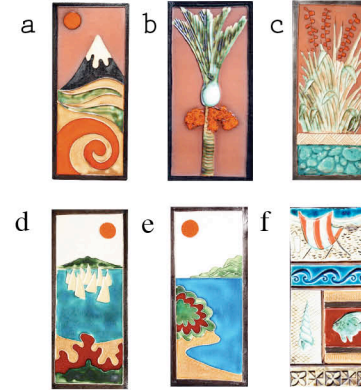

Art Tiles

square plaque 270mm

rectangular plaque 320 x 220mm

panel 280 x 130mm

small rectangle 110 x 65mm

large square 160mm

large rectangle 200 x 105mm

small square 95mm

Shapes

Hearts

love

small tiles

baby heart

waxeye lovebirds

fantail friends

dancing Tui Duo

flying Kereru

Small

Medium

Large

Jandals

plates

tiny tiles

pebbles