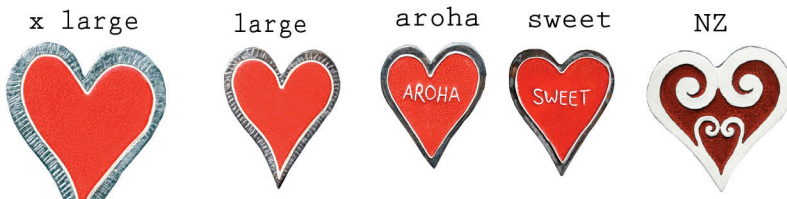

Art Tiles

square plaque 270mm

rectangular plaque 320 x 220mm

panel 280 x 130mm

small rectangle 110 x 65mm

large square 160mm

large rectangle 200 x 105mm

small square 95mm

Shapes

Hearts

love

small tiles

baby heart

waxeye lovebirds

fantail friends

dancing Tui Duo