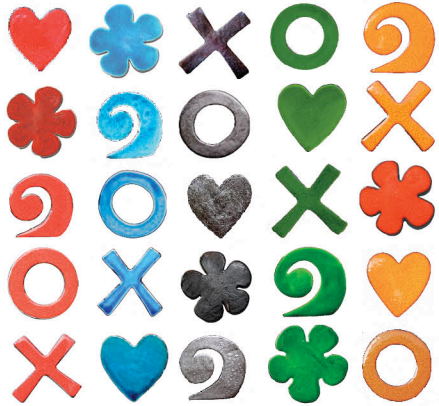

Art Tiles

Shapes

Hearts

love

small tiles

baby heart

waxeye lovebirds

fantail friends

dancing Tui Duo

flying Kereru

Small

Medium

Large

Jandals

plates

tiny tiles

pebbles

riflemen

NZ Maps

scrabble letters

gannet

kiwi