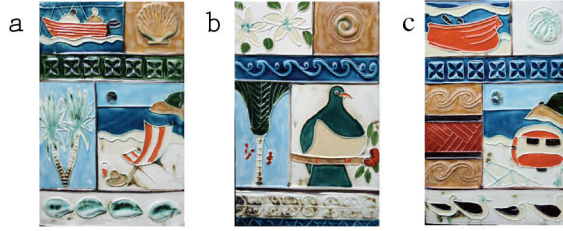

Art Tiles

square plaque 270mm

rectangular plaque 320 x 220mm

panel 280 x 130mm

small rectangle 110 x 65mm

large square 160mm

large rectangle 200 x 105mm

small square 95mm